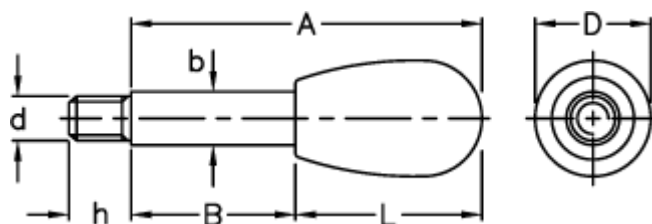

Data Sheet

Article number: 2304005015

Description: E+G Lever arm
BL.668/10x107

Measures

A = 107

b = 10

B = 75

D = 20

d 6g = M8

h = 9

L = 32